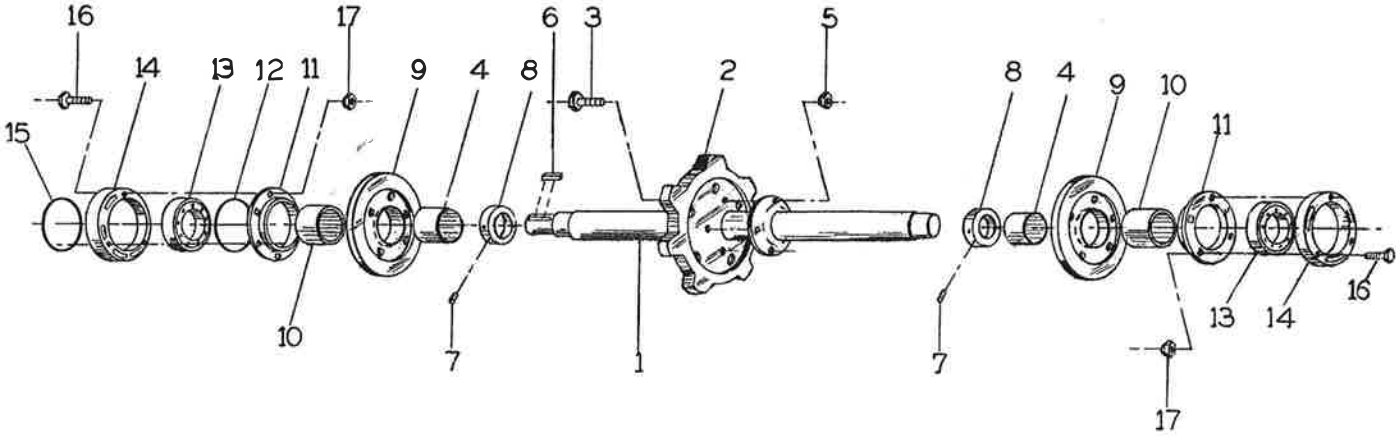

FRONT SHAFT

CADET - CAPRI - ZEPHYR