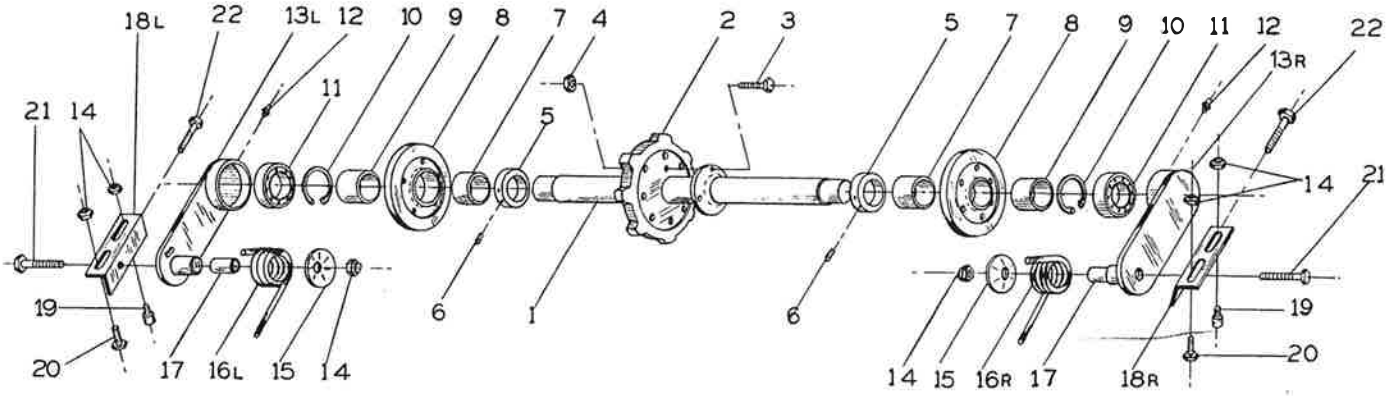

REAR SHAFT

CADET-CAPRI-ZEPHYR