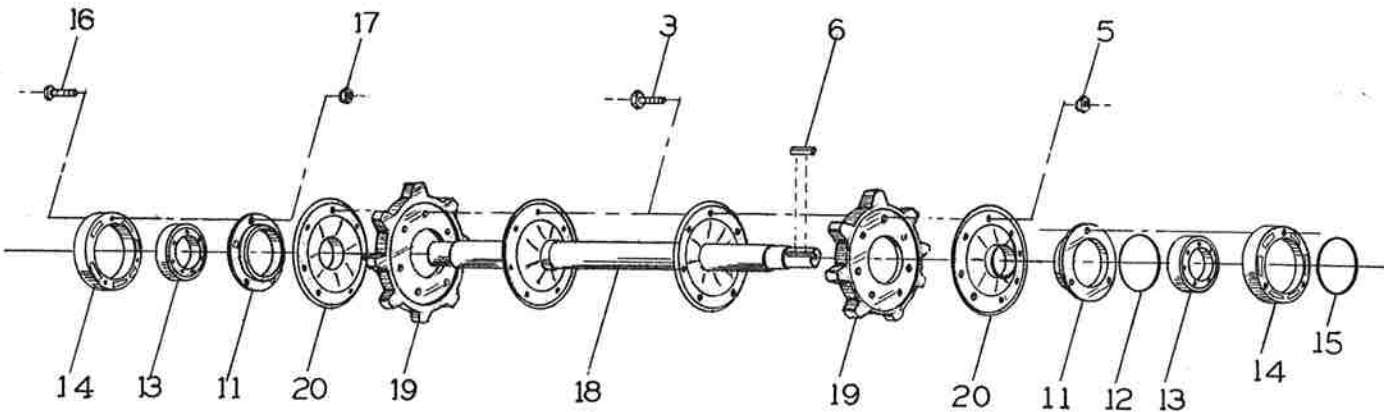

FRONT SHAFT

CADET - CAPRI - ZEPHYR

MS-18