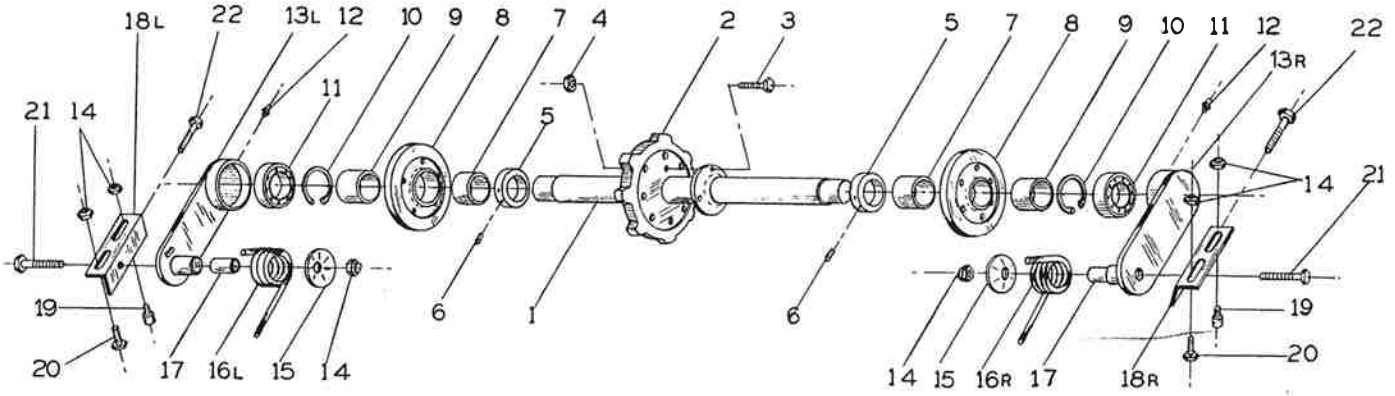

REAR SHAFT

CADET-CAPRI-ZEPHYR