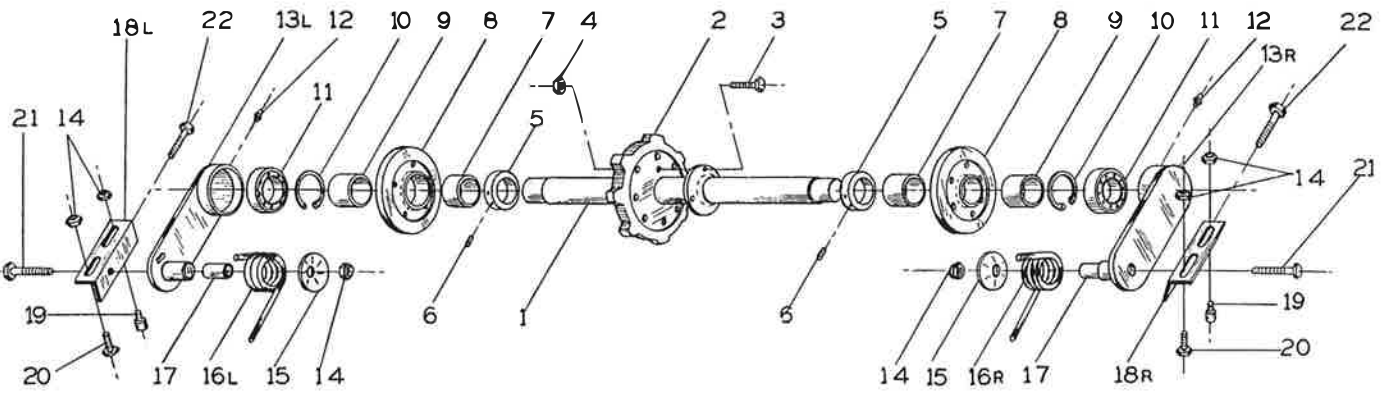

REAR SHAFT

CADET-CAPRI-ZEPHYR