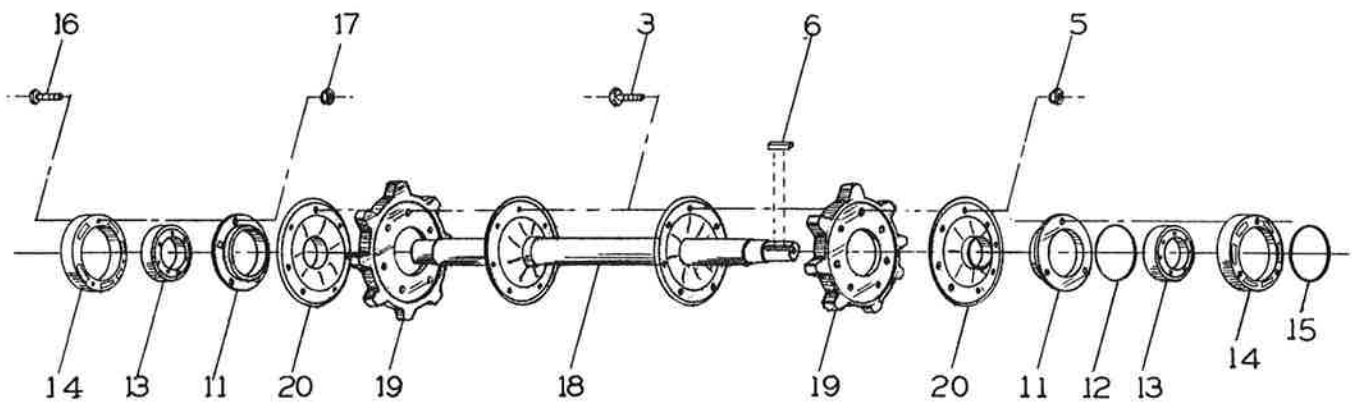

FRONT SHAFT

CADET - CAPRI - ZEPHYR

MS-18