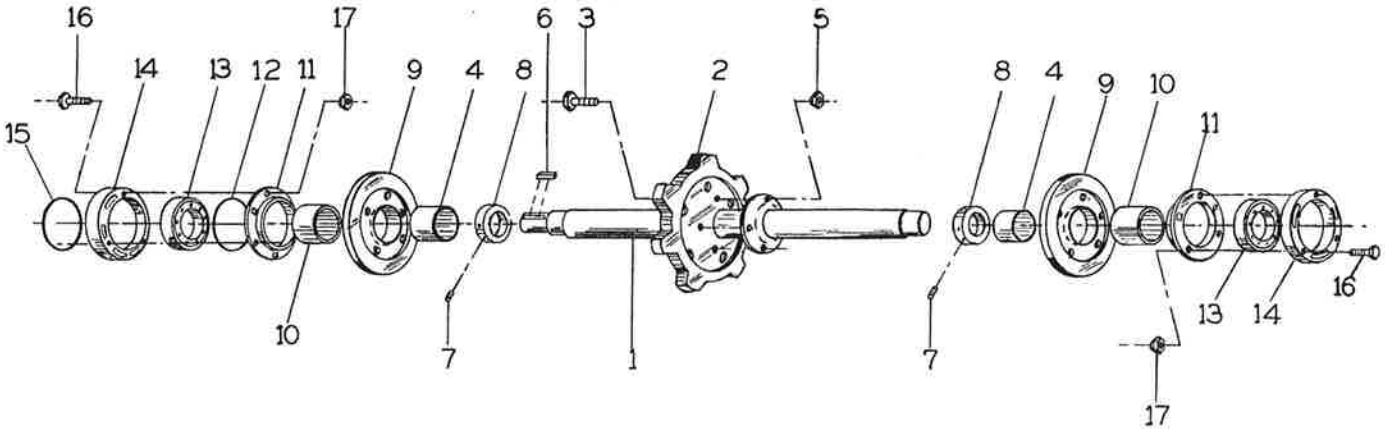

FRONT SHAFT

CADET - CAPRI - ZEPHYR