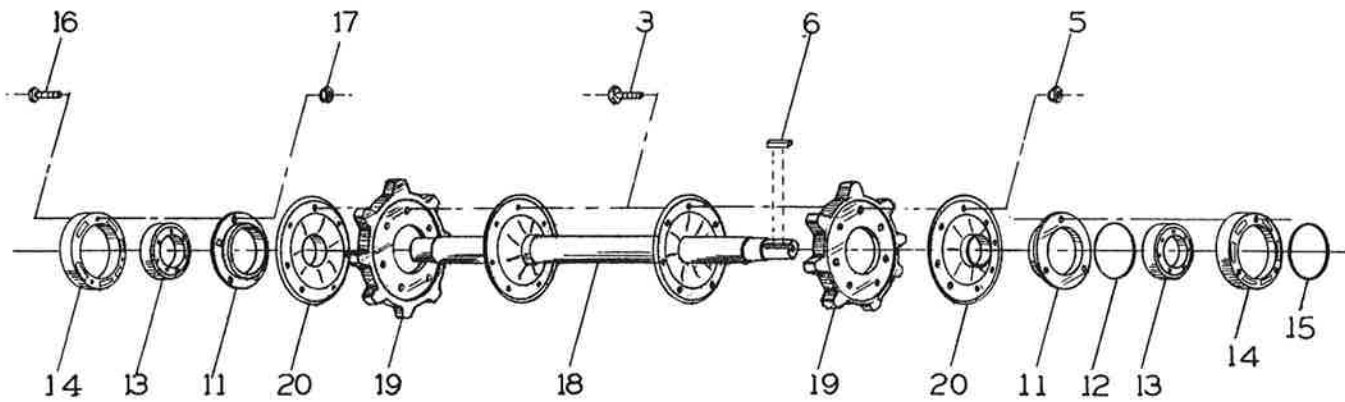

FRONT SHAFT

CADET - CAPRI - ZEPHYR

MS-18