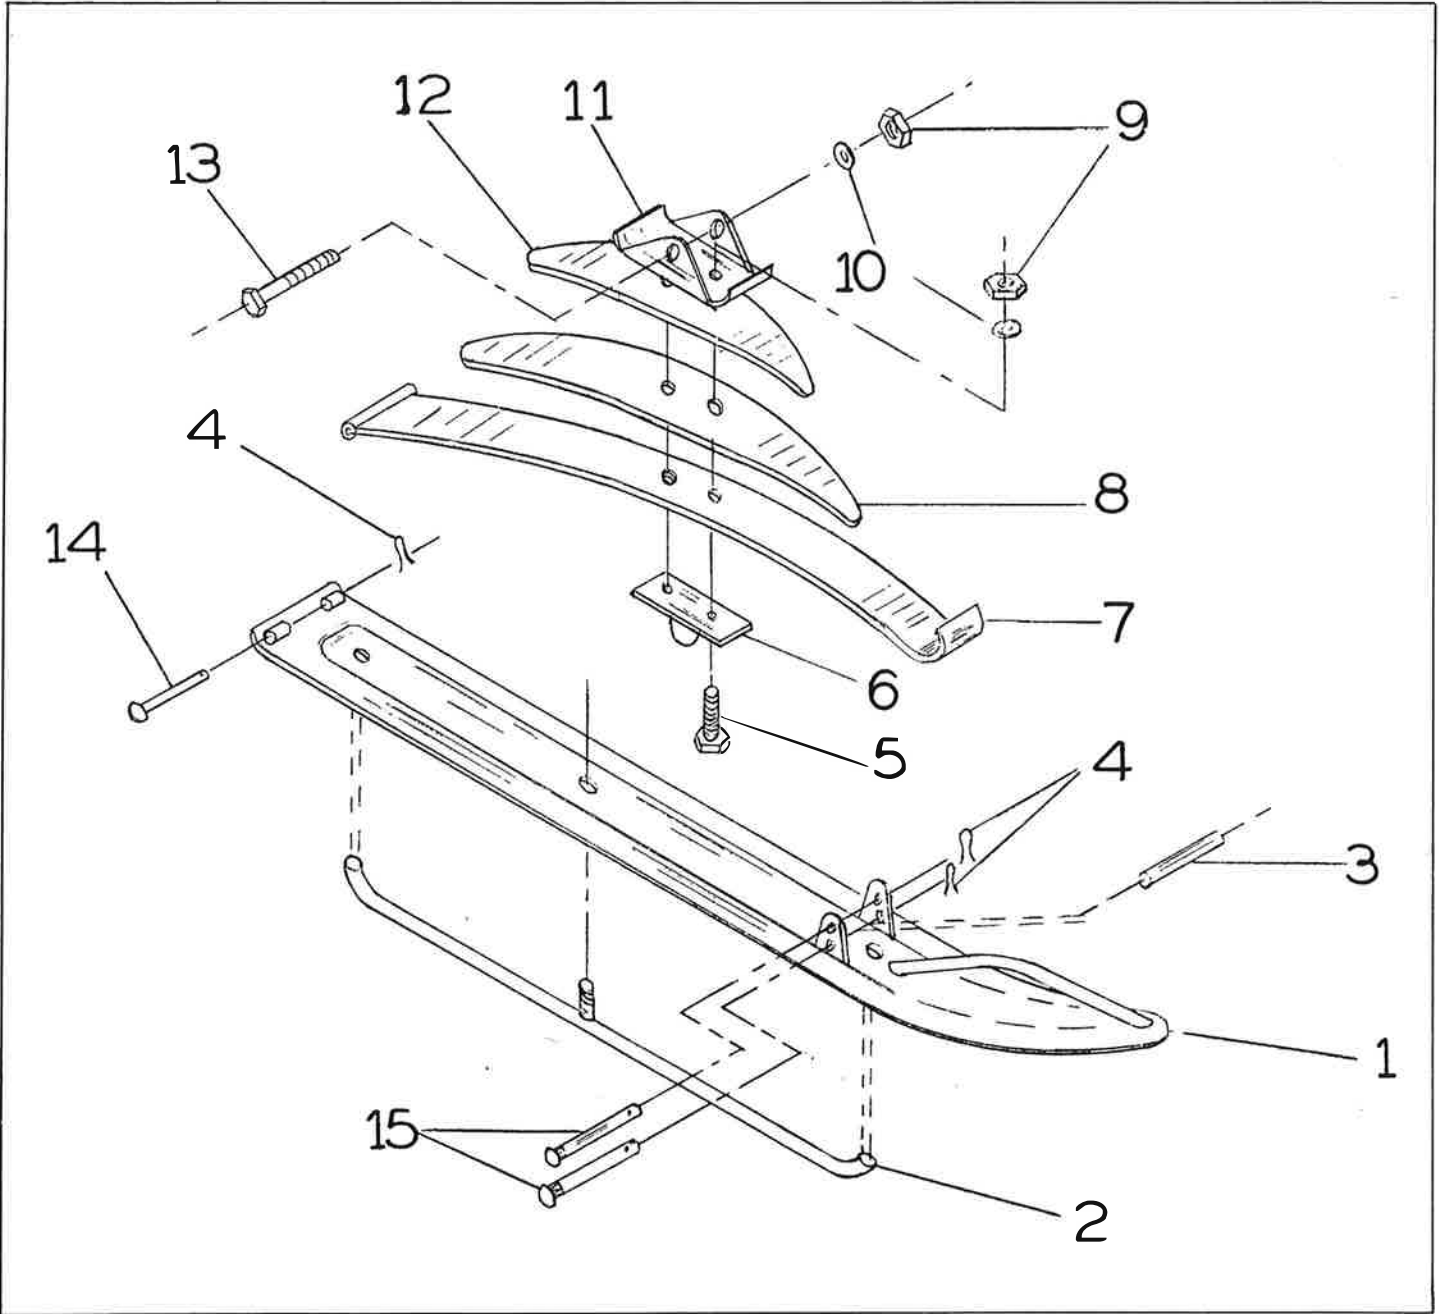

SKI RUNNER

ITEMS	NUMBER	DESCRIPTION	CD	CP	ZE	GP	MS	ITEMS	NUMBER	DESCRIPTION	CD	CP	ZE	GP	MS
1	020104	SKI RUNNER		2	2			9	610013	NUT 3/8 x 24		6	6		
2	020024	SKI RUNNER SHOE		2	2			10	620054	LOCK WASHER 3/8		6	6		
3	020196	STEEL BUSHING		2	2			11	020030	SPRING COUPLER		2	2		
4	640012	CUTTER PIN		6	6			12	020029	THIRD LEAF SPRING		2	2		
5	600019	BOLT 3/8 x 24 x 1 1/4		4	4			13	600020	BOLT 3/8 x 24 x 3 1/2		2	2		
6	020111	REBOUND LEAF SPRING		2	2			14	640052	CLEVIS PIN		2	2		
7	020103	MAIN LEAF SPRING		2	2			15	640057	CLEVIS PIN		4	4		
8	020028	SECOND LEAF SPRING		2	2