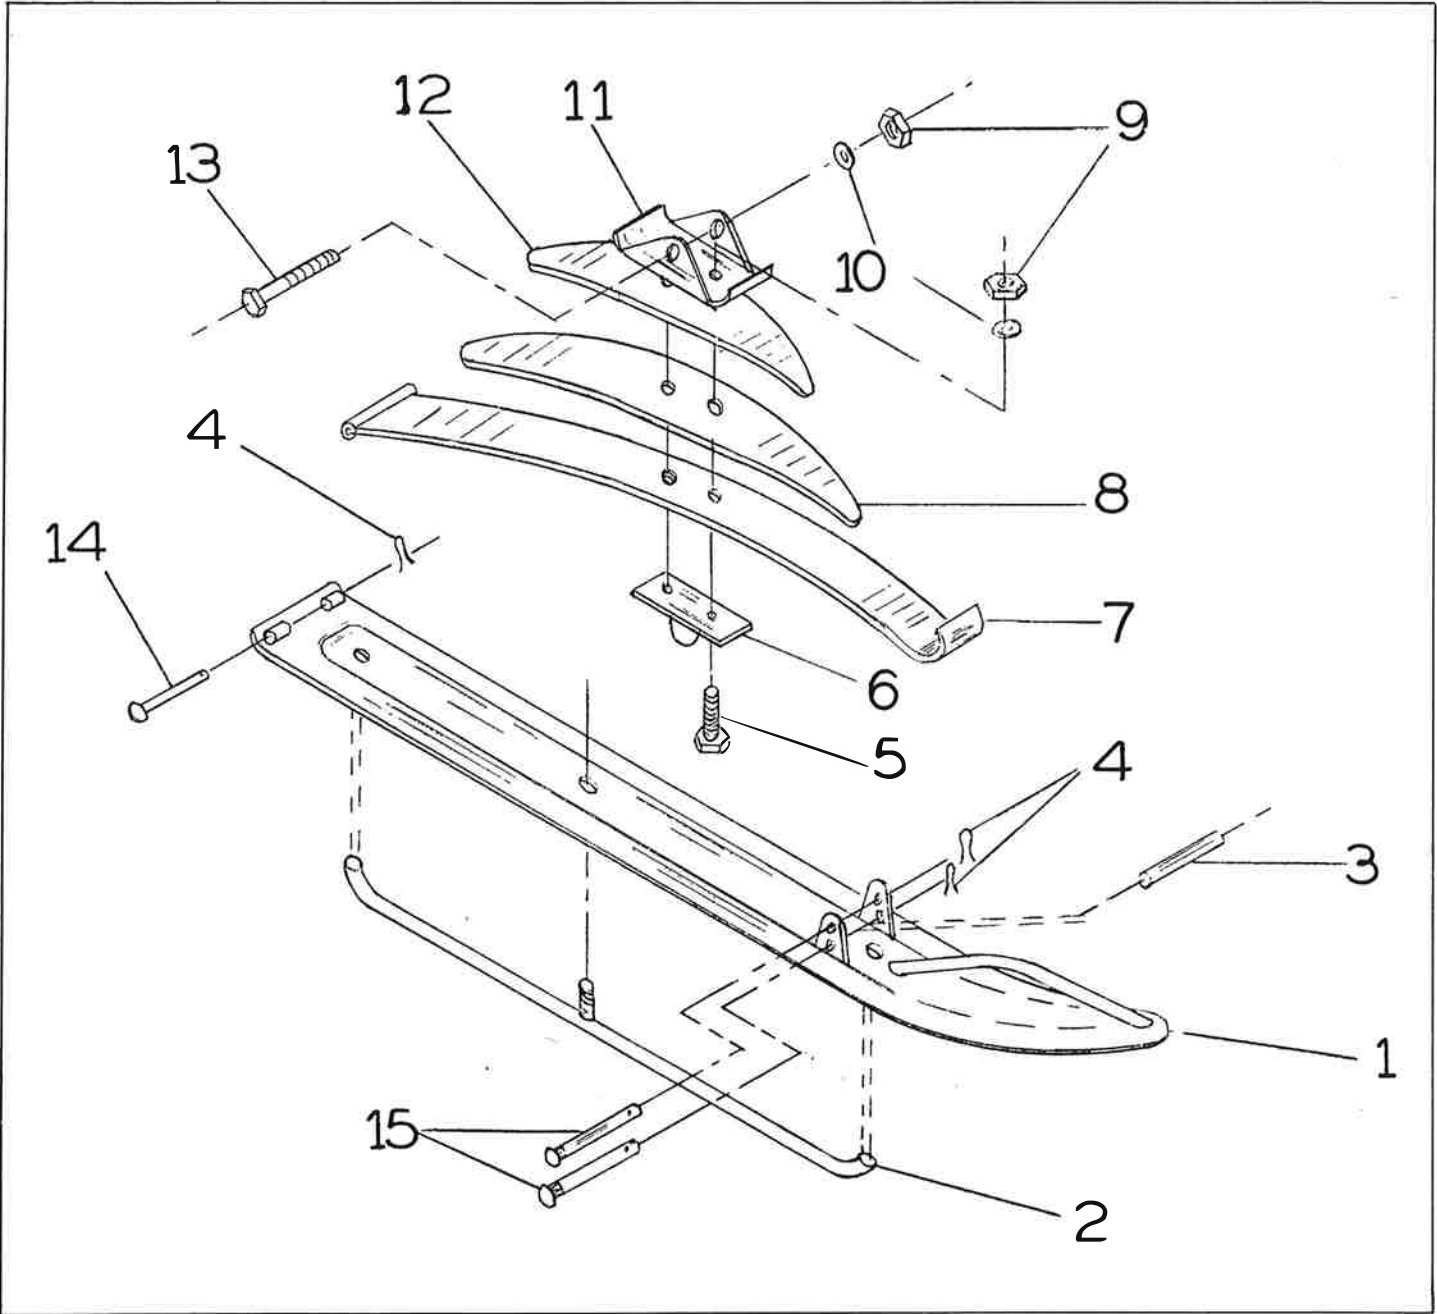

SKI RUNNER

ITEMS	NUMBER	DESCRIPTION	CD	CP	ZE	GP	MS	ITEMS	NUMBER	DESCRIPTION	CD	CP	ZE	GP	MS
1	020104	SKI RUNNER		2	2			9	610013	NUT 3/8 x 24		6	6		
2	020024	SKI RUNNER SHOE		2	2			10	620054	LOCK WASHER 3/8		6	6		
3	020196	STEEL BUSHING		2	2			11	020030	SPRING COUPLER		2	2		
4	640012	CUTTER PIN		6	6			12	020029	THIRD LEAF SPRING		2	2		
5	600019	BOLT 3/8 x 24 x 1 1/4		4	4			13	600020	BOLT 3/8 x 24 x 3 1/2		2	2		
6	020111	REBOUND LEAF SPRING		2	2			14	640052	CLEVIS PIN		2	2		
7	020103	MAIN LEAF SPRING		2	2			15	640057	CLEVIS PIN		4	4		
8	020028	SECOND LEAF SPRING		2	2